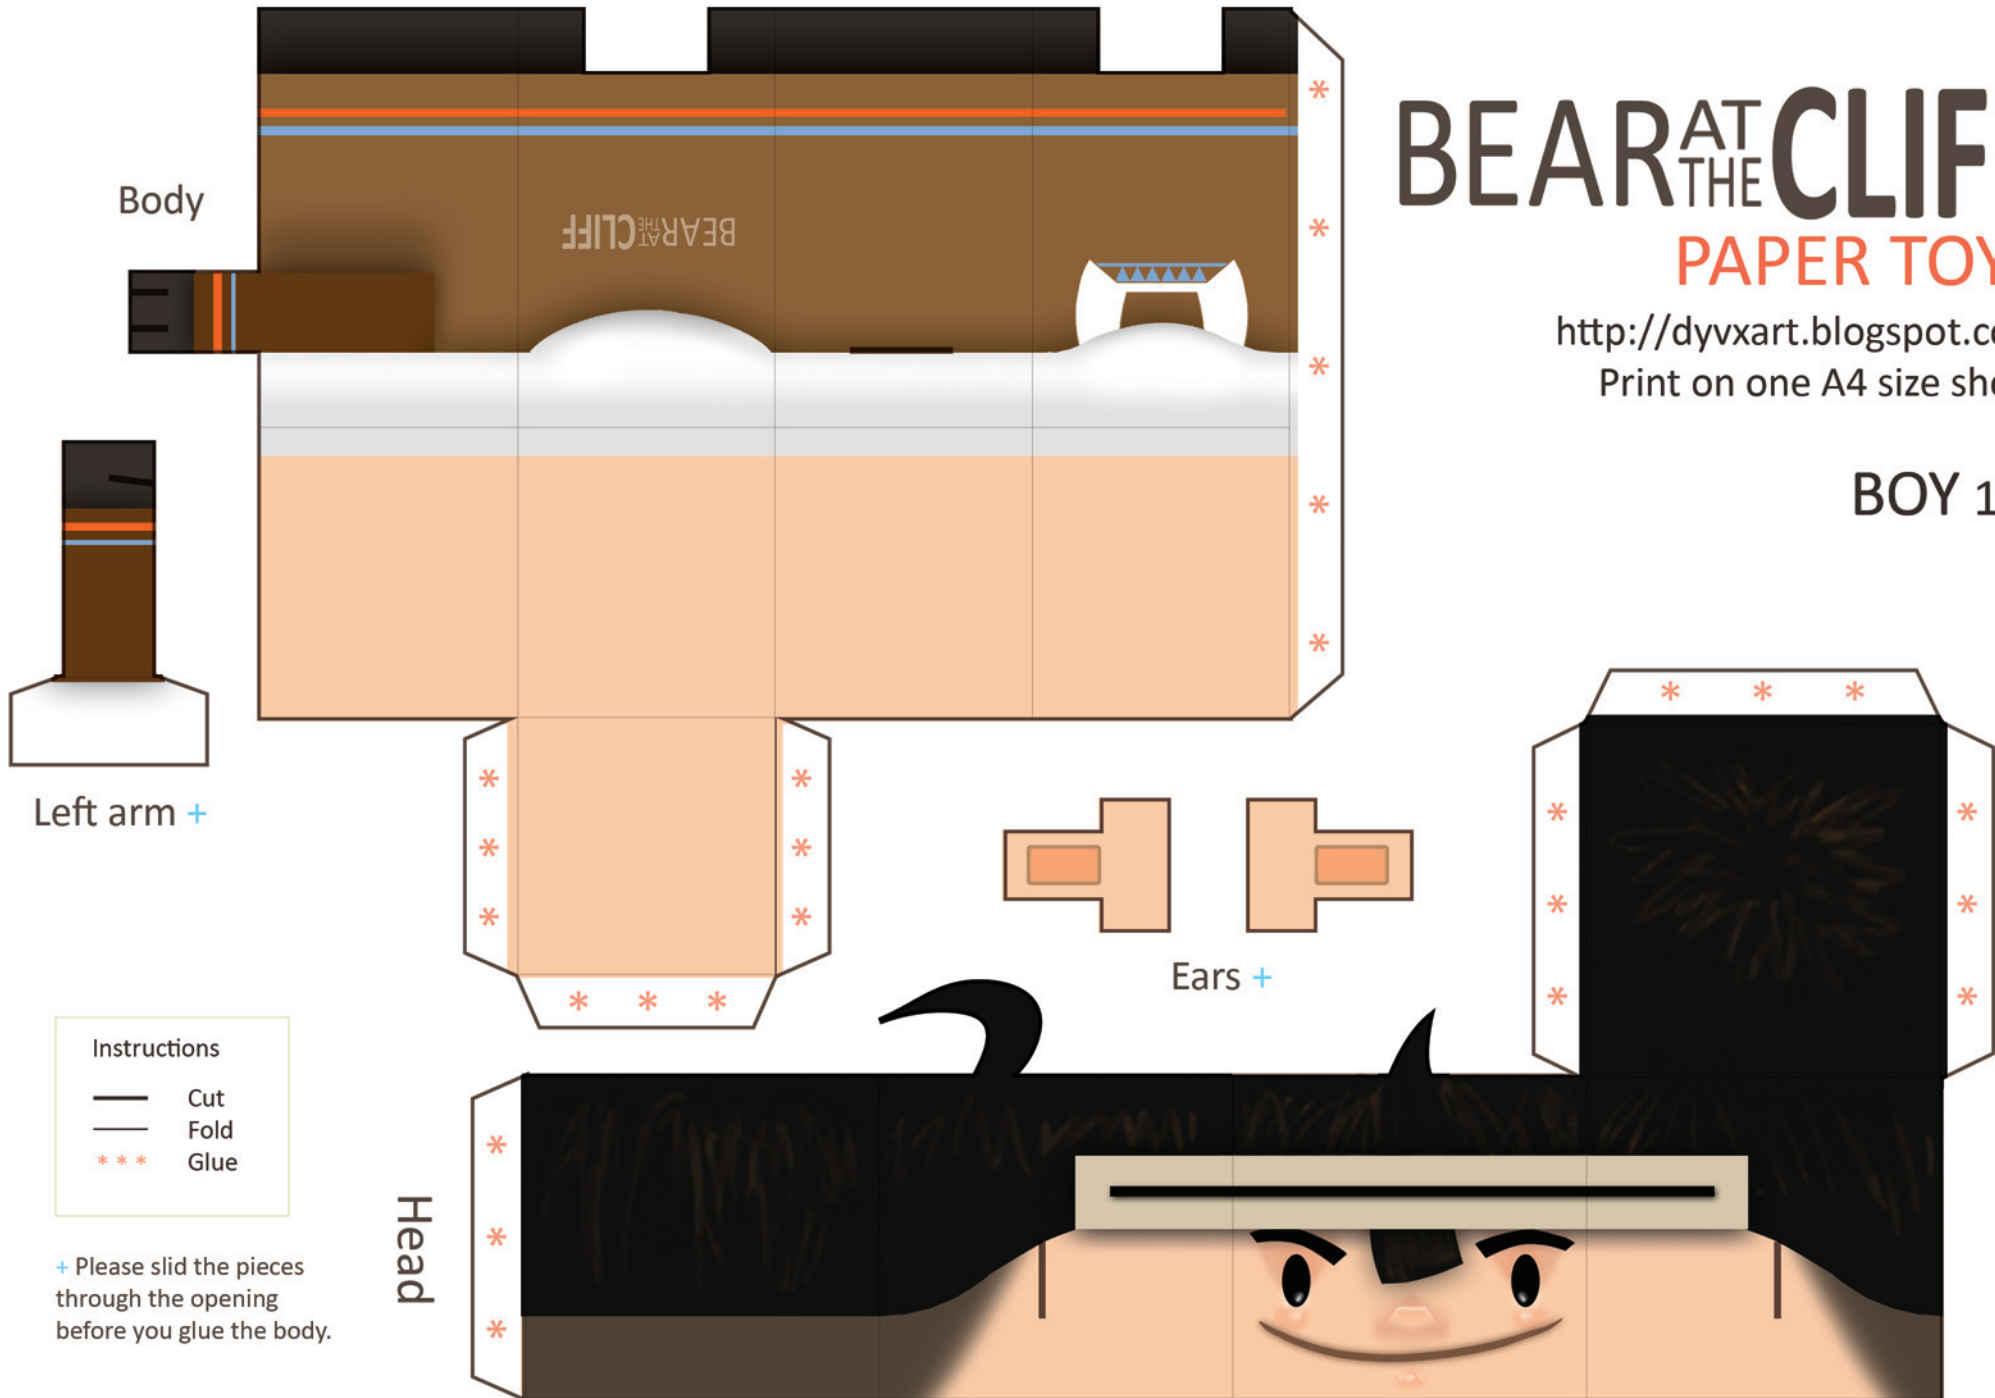

BEAR AT THE CLIFF

PAPER TOYS

<http://dyvxart.blogspot.com>

Print on one A4 size sheet

BOY 1/1

Body

BEAR AT THE CLIFF

Left arm +

Ears +

Head

Instructions

-  Cut
-  Fold
-  *** Glue

+ Please slid the pieces before you glue the body.